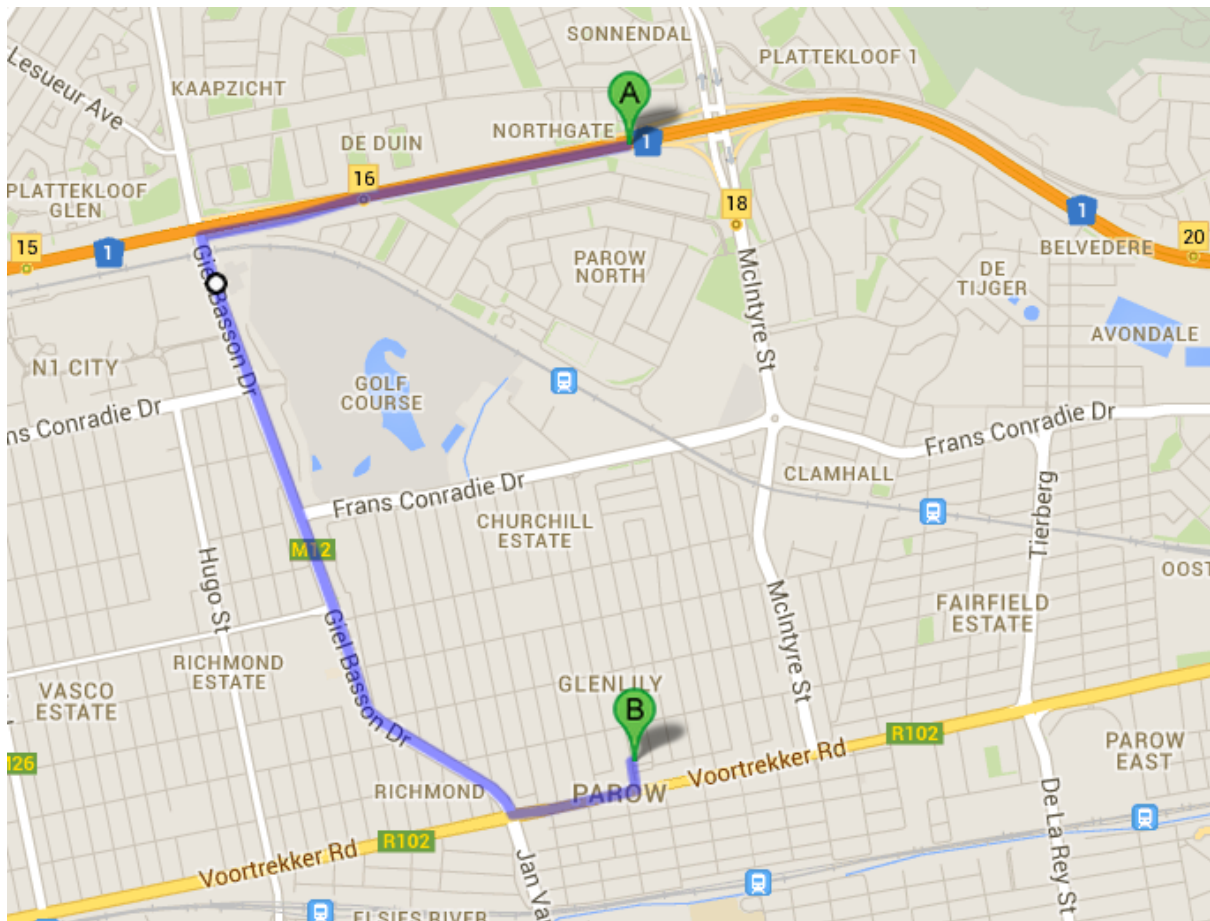

Directions to Cape Classic 2015 at the Parow Civic Center

GPS Co-ordinates:

<u>Latitude</u>	<u>Longitude</u>
S 33 54.356	E 18 34.879
<u>Alternate Format</u>	
S 33 54 21	E 18 34 52

Directions

From the N1, take exit 16 for Giel Basson Drive.

After 2.4 Km, turn left into Voortrekker Road/R102

After 450m, turn left into Tallent Road. The hall will be on your left.

Parking

The Pink areas below indicate parking. There is open parking across the road from the hall. Behind the hall there is a closed off area. A guard will be stationed at the gate to open the gate.